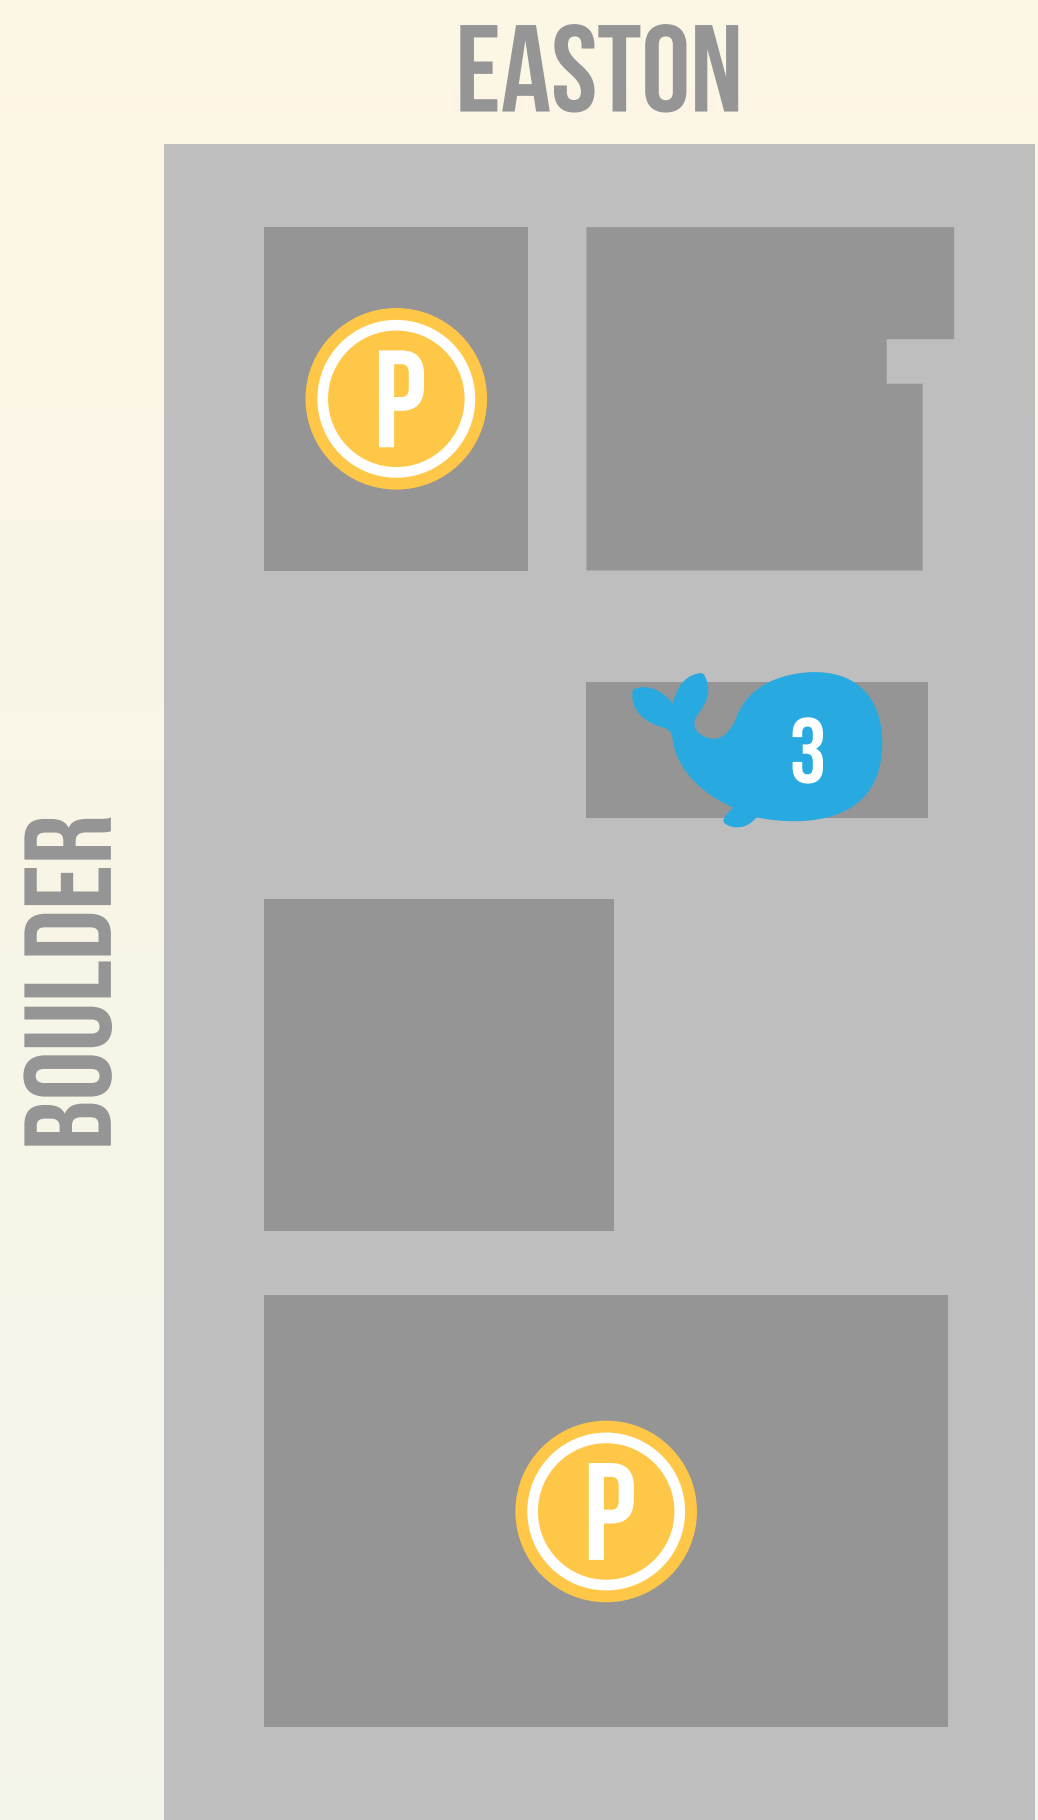

GUTHRIE GREEN PRESENTS

FESTIVAL MAP

BOSTON

BOSTON

CINCINNATI

SCAN FOR FESTIVAL SCHEDULE

BOSTON

RECONCILIATION WAY

CINCINNATI

ARCHER

CINCINNATI

Official Blue Whale Venue

Paid Parking
 FREE STREET PARKING AVAILABLE AFTER 5PM & ON WEEKENDS. RIDE SHARE IS RECOMMENDED.

Guthrie Green Stage
 VIP & VOLUNTEER CHECK-IN

- 1 Cain's Ballroom
- 2 Bob's Room
PRESENTED BY FAIRFIELD INN
- 3 Inner Circle Vodka Bar
- 4 Soundpony
- 5 The Hunt Club
- 6 Chimera
- 7 LowDown