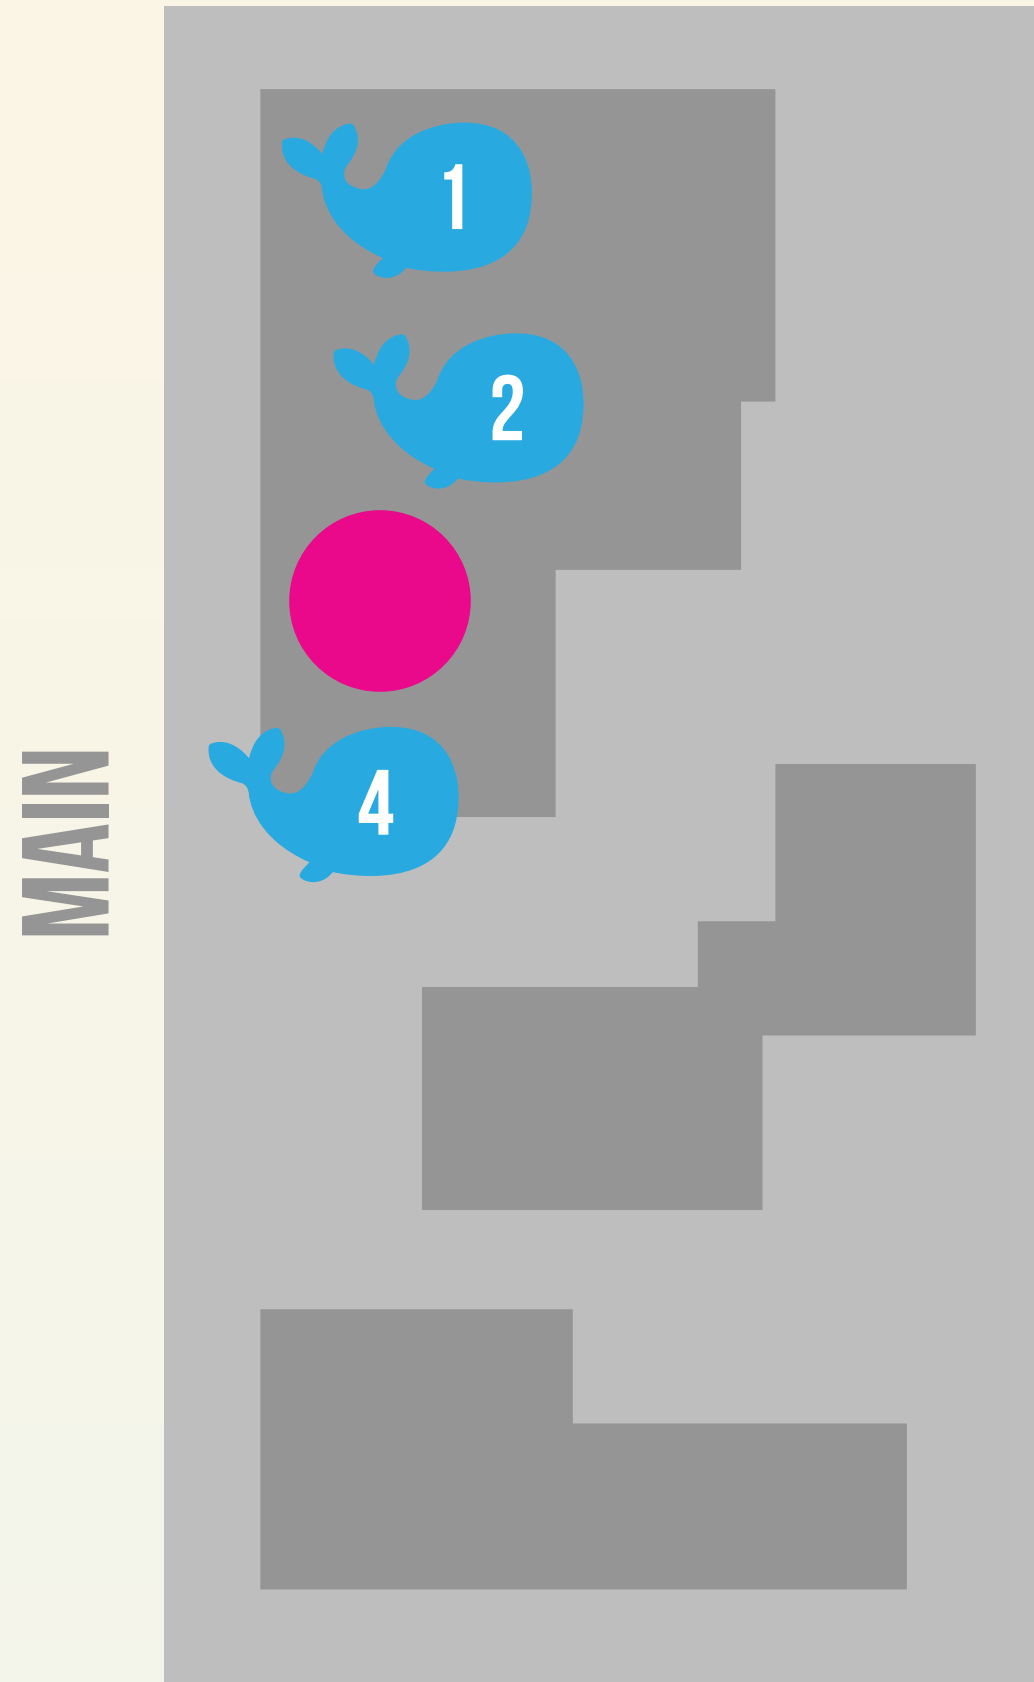

GUTHRIE GREEN PRESENTS

FESTIVAL MAP

BOSTON

BOSTON

CINCINNATI

SCAN FOR FESTIVAL SCHEDULE

BOSTON

RECONCILIATION WAY

CINCINNATI

ARCHER

CINCINNATI

Official Blue Whale Venue

Paid Parking
 FREE STREET PARKING AVAILABLE AFTER 5PM & ON WEEKENDS. RIDE SHARE IS RECOMMENDED.

Guthrie Green Stage
 VIP & VOLUNTEER CHECK-IN

- 1 Cain's Ballroom
- 2 Bob's Room
PRESENTED BY FAIRFIELD INN
- 3 Inner Circle Vodka Bar
- 4 Soundpony
- 5 The Hunt Club
- 6 Chimera
- 7 LowDown